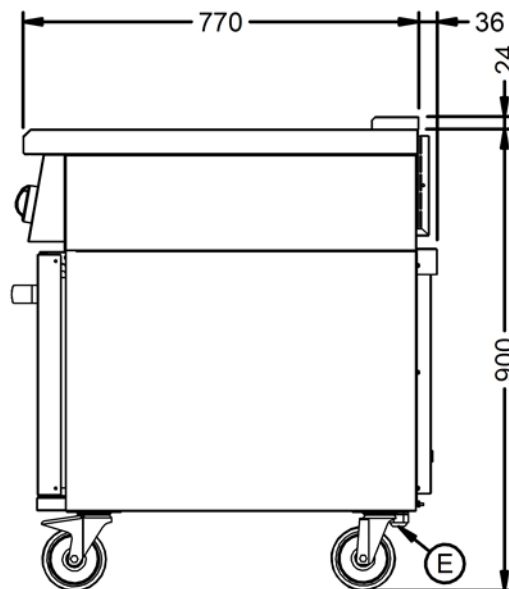

Power and Performance

Total Power kW	11.4
Temperature Range °C	50-250
IP Rating	IP24
Cooking Area (Width x Depth) mm	190 diameter x 6
Temperature Control	Mechanical
Rating per Hob kW	1.85
Oven Rating kW	4

Key Specifications

Number of Shelves included	3
Number of Shelf Positions	5
Number of Hobs	4
Shape of Hob	Round

Capacity

Gastronorm Capacity	3 x GN1/1
----------------------------	-----------

Weights and Dimensions

Unit Height (External) mm	900
Unit Width (External) mm	600
Unit Depth (External) mm	805
Height (Internal) mm	405
Width (Internal) mm	495
Depth (Internal) mm	530
Shelf Dimensions Width mm	480
Shelf Dimensions Depth mm	530
Hob Dimensions mm	190
Net Weight Kg	109

Shipping

Packed Weight Kg	119.9
Packed Height cm	105
Packed Width cm	70
Packed Depth cm	85

Technical Picture

Lincat Limited

Whisby Road,
Lincoln, LN6 3QZ,
United Kingdom

Company No: 2175448

A member company of