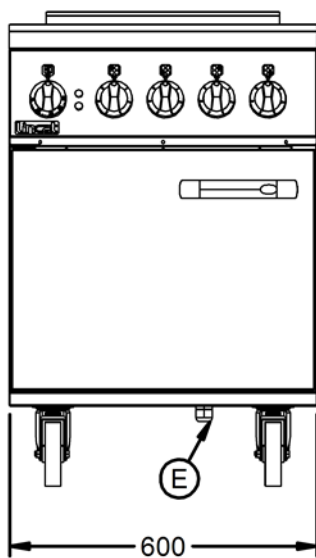

Technical Picture

Lincat Limited

Whisby Road,
Lincoln, LN6 3QZ,
United Kingdom

Company No: 2175448

A member company of

Customer Care

Tel: +44 1522 875500
Email: care@lincat.co.uk

Export Customers

Tel: +44 1522 875536
Email: export@lincat.co.uk

Opening Hours

Monday – Friday:
8.30am – 5pm