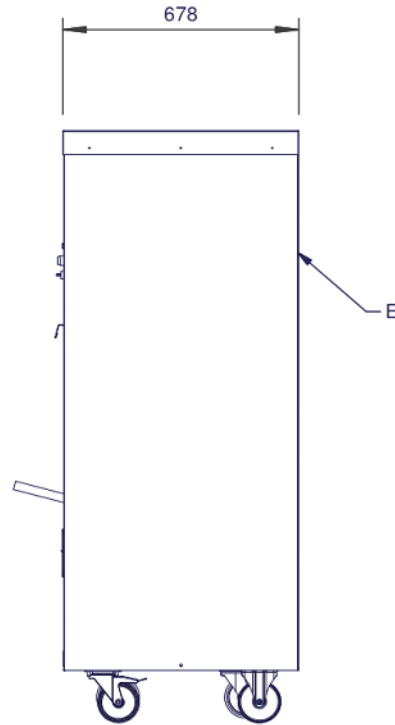

Technical Picture

Lincat Limited

Whisby Road,
Lincoln, LN6 3QZ,
United Kingdom

Company No: 2175448

A member company of

Customer Care

Tel: +44 1522 875500
Email: care@lincat.co.uk

Export Customers

Tel: +44 1522 875536
Email: export@lincat.co.uk

Opening Hours

Monday – Friday:
8.30am – 5pm